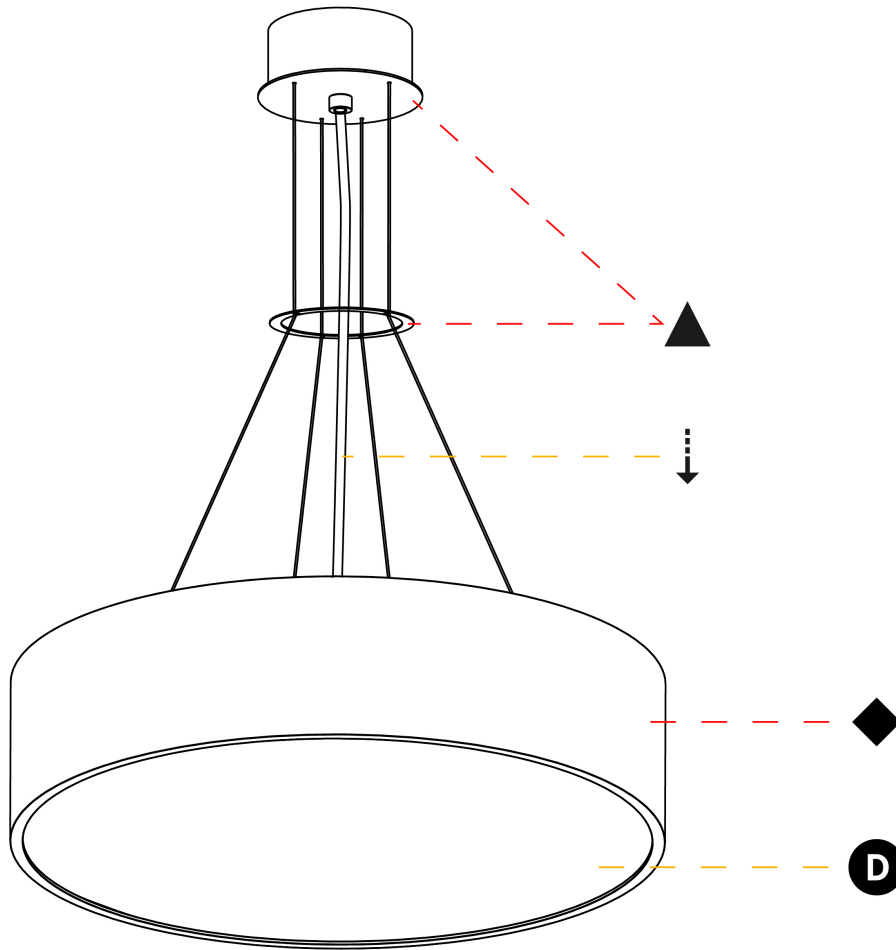

A30360-

PROJECT	_____
TYPE	_____
SPECIFIER	_____
QUANTITY	_____
DATE	_____

A